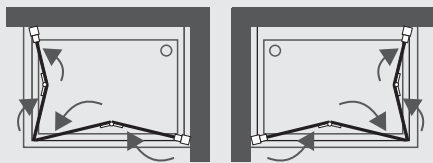

TIPOLOGIAS /
TYPOLOGIES