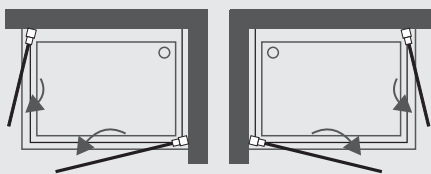

TIPOLOGIAS / TYPOLOGIES