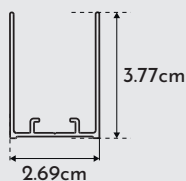

PERFIL DE PAREDE / WALL PROFILE