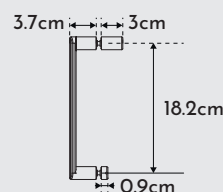

PUXADOR METÁLICO / METAL HANDLE