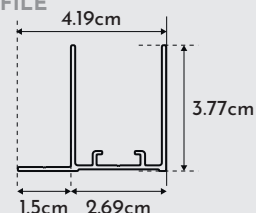

PERFIL DE PAREDE / WALL PROFILE

ACABAMENTOS / FINISHED PERFIS ANTIBACTERIANO / ANTIBACTERIAL PROFILE

CROMADO / CHROMED

PRETO MATE / MATTE BLACK

VIDRO TRANSPARENTE 6MM
6MM TRANSPARENT GLASS

MONTAGEM EXPRESS
EXPRESS ASSEMBLY

TRATAMENTO ANTICALCÁRIO
ANTI CALCIUM TREATMENT

GARANTIA 2 ANOS
2 YEAR GUARANTEE

MUITO ALTA ESTANQUEIDADE
VERY HIGH LEAK-TIGHTNESS

AMBIENTALMENTE SUSTENTÁVEL
ENVIRONMENTALLY SUSTAINABLE

CERTIFICADO EN14428
EN14428 CERTIFICATE

INSTALAÇÃO / INSTALLATION

A instalação do produto deverá ser efetuada por um técnico habilitado.

A instalação deverá ser realizada apenas quando se confirmar que a superfície está adequadamente limpa e completamente isenta de humidade.

The installation should be carried out by a qualified technician.

Installation shall only proceed once it has been confirmed that the surface is properly cleaned and entirely free of moisture.

EMBALAGEM / PACKAGING

O produto é entregue em embalagem de cartão, garantindo proteção adequada durante o transporte e armazenamento.

The product is delivered in a cardboard package, ensuring appropriate protection during transport and storage.