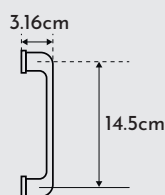

PUXADOR METÁLICO / METAL HANDLE