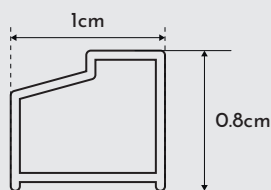

PERFIL UNIÃO / UNION PROFILE