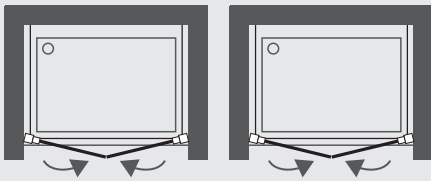

TIPOLOGIAS /
TYPOLOGIES