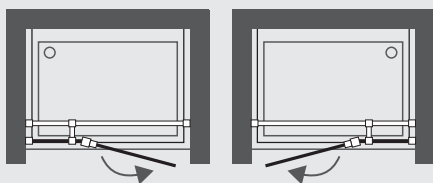

TIPOLOGIAS /
TYPOLOGIES