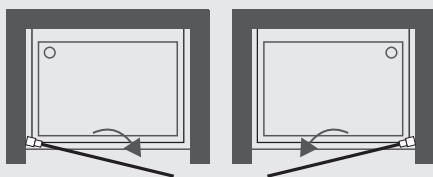

TIPOLOGIAS / TYPOLOGIES