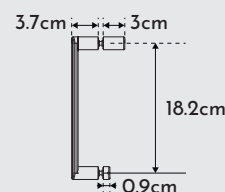

PUXADOR METÁLICO / METAL HANDLE