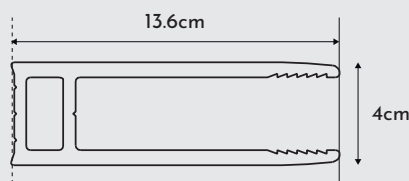

8mm Corrugated Tempered Glass
 Chrome Aluminum Profile
 20mm Adjustment Each Side
 Reversible RH and LH
 120cm Fixing Bracket Included
 Anticalcary
 Antibacterial Profile
 EN12150 Certificate (Thermal Protection,
 more Resistance, More Safety)
 EN14428 Certificate (CE)

**MEDIDAS STANDARD /
STANDARD DIMENSIONS**

MEDIDA C	FIXO FxA
100	98.2x200
110	108.2x200
120	118.2x200
140	138.2x200

Medidas em centímetros / Measurements in centimeters

TIPOLOGIAS /
TYPOLOGIES

Fixo Direito /
Fixed right panel

Fixo Esquerdo /
Fixed left panel

AFERIAÇÃO DE MEDIDAS /
ASCERTAINING THE MEASUREMENTS

Eficácia na aplicação /
Effectiveness of instalation

PERFIL DE PAREDE /
WALL PROFILE

BARRAS DISPONÍVEIS /
AVAILABLE BARS